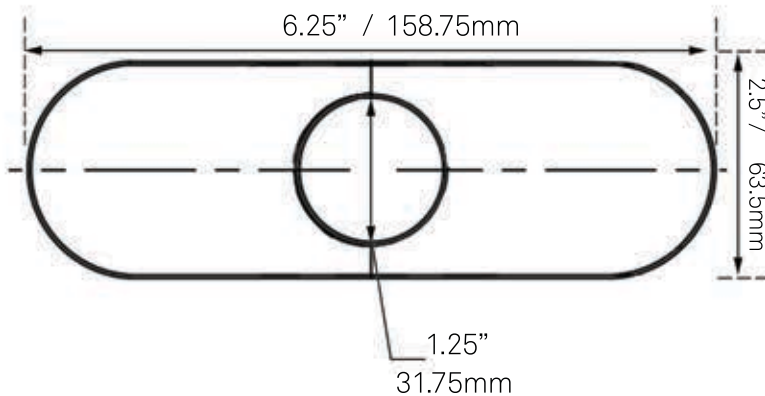

D2-MB 6-inch Bath Faucet Deck Plate, Mate Black

Requested By:

Specific Features:

STANDARD SPECIFICATIONS:

- Universal bathroom faucet deck plate
- Covers the outer two holes on a 4-inch center set
- Solid brass construction reinforced with PVC insert
- Compatible with most single hole bathroom faucet